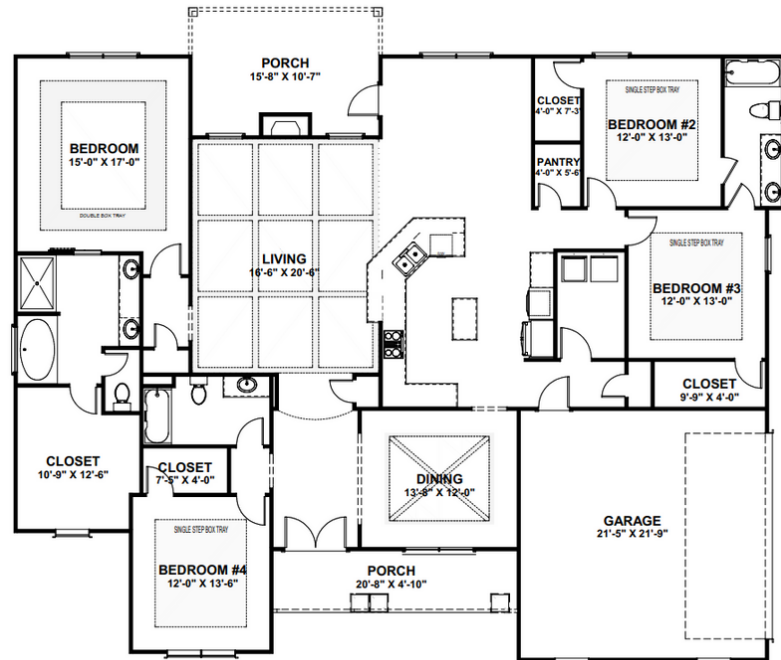

THE CHATTAHOOCHEE

AT RIVERBEND NORTH

OPTION A

OPTION B

OPTION C

CALL US TODAY!

+478-322-0028 | WCHHOME.COM

4 BEDROOMS

DINING ROOM

2676 SQFT